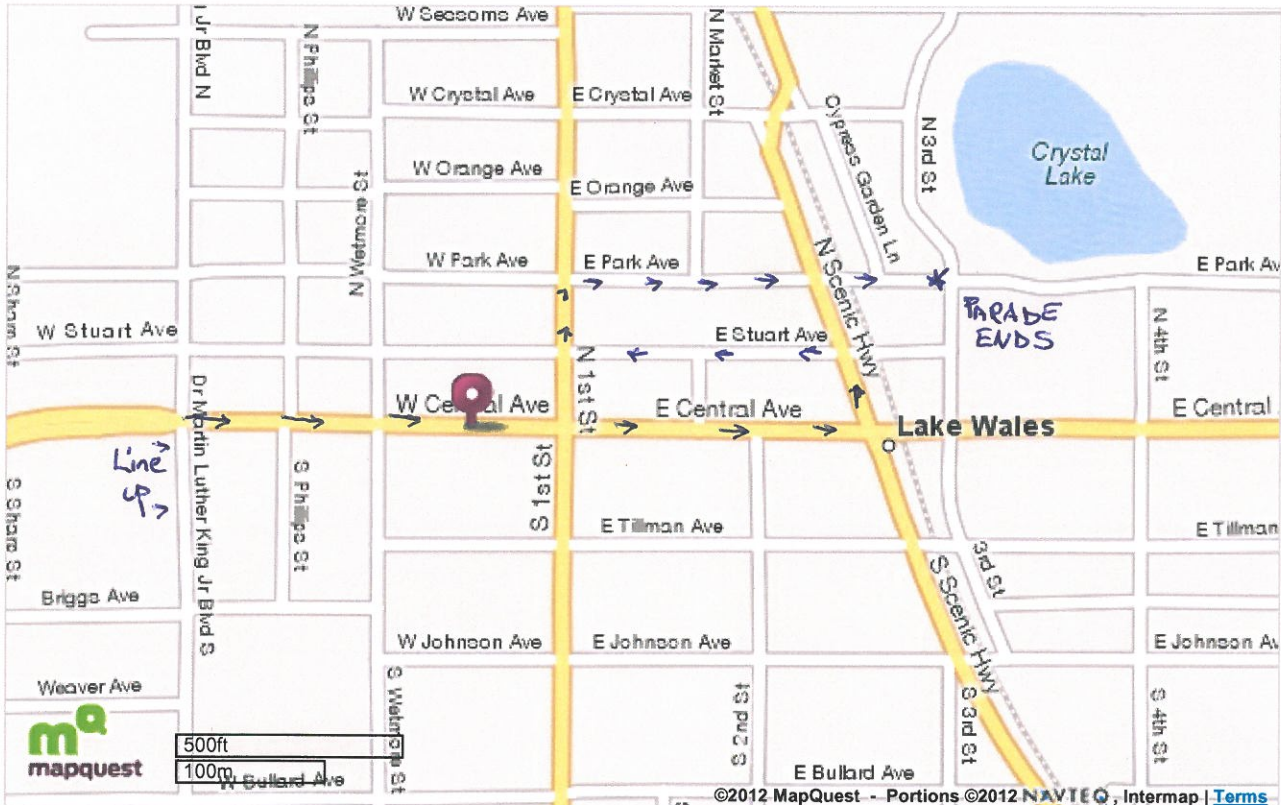

**2012 Lake Wales Mardi Gras Parade
February 18, 2012, 3:00 p.m.
Parade Route**

ROUTE: Line up at the City Hall Administration Building on MLK Boulevard, Head East on Central Avenue to Scenic Highway, head north on Scenic to Stuart Avenue, Head west on Stuart Avenue to First Street, head north on First Street to Park Avenue, Head West on Park Avenue, Cross Scenic Highway, Parade ends at Third Street